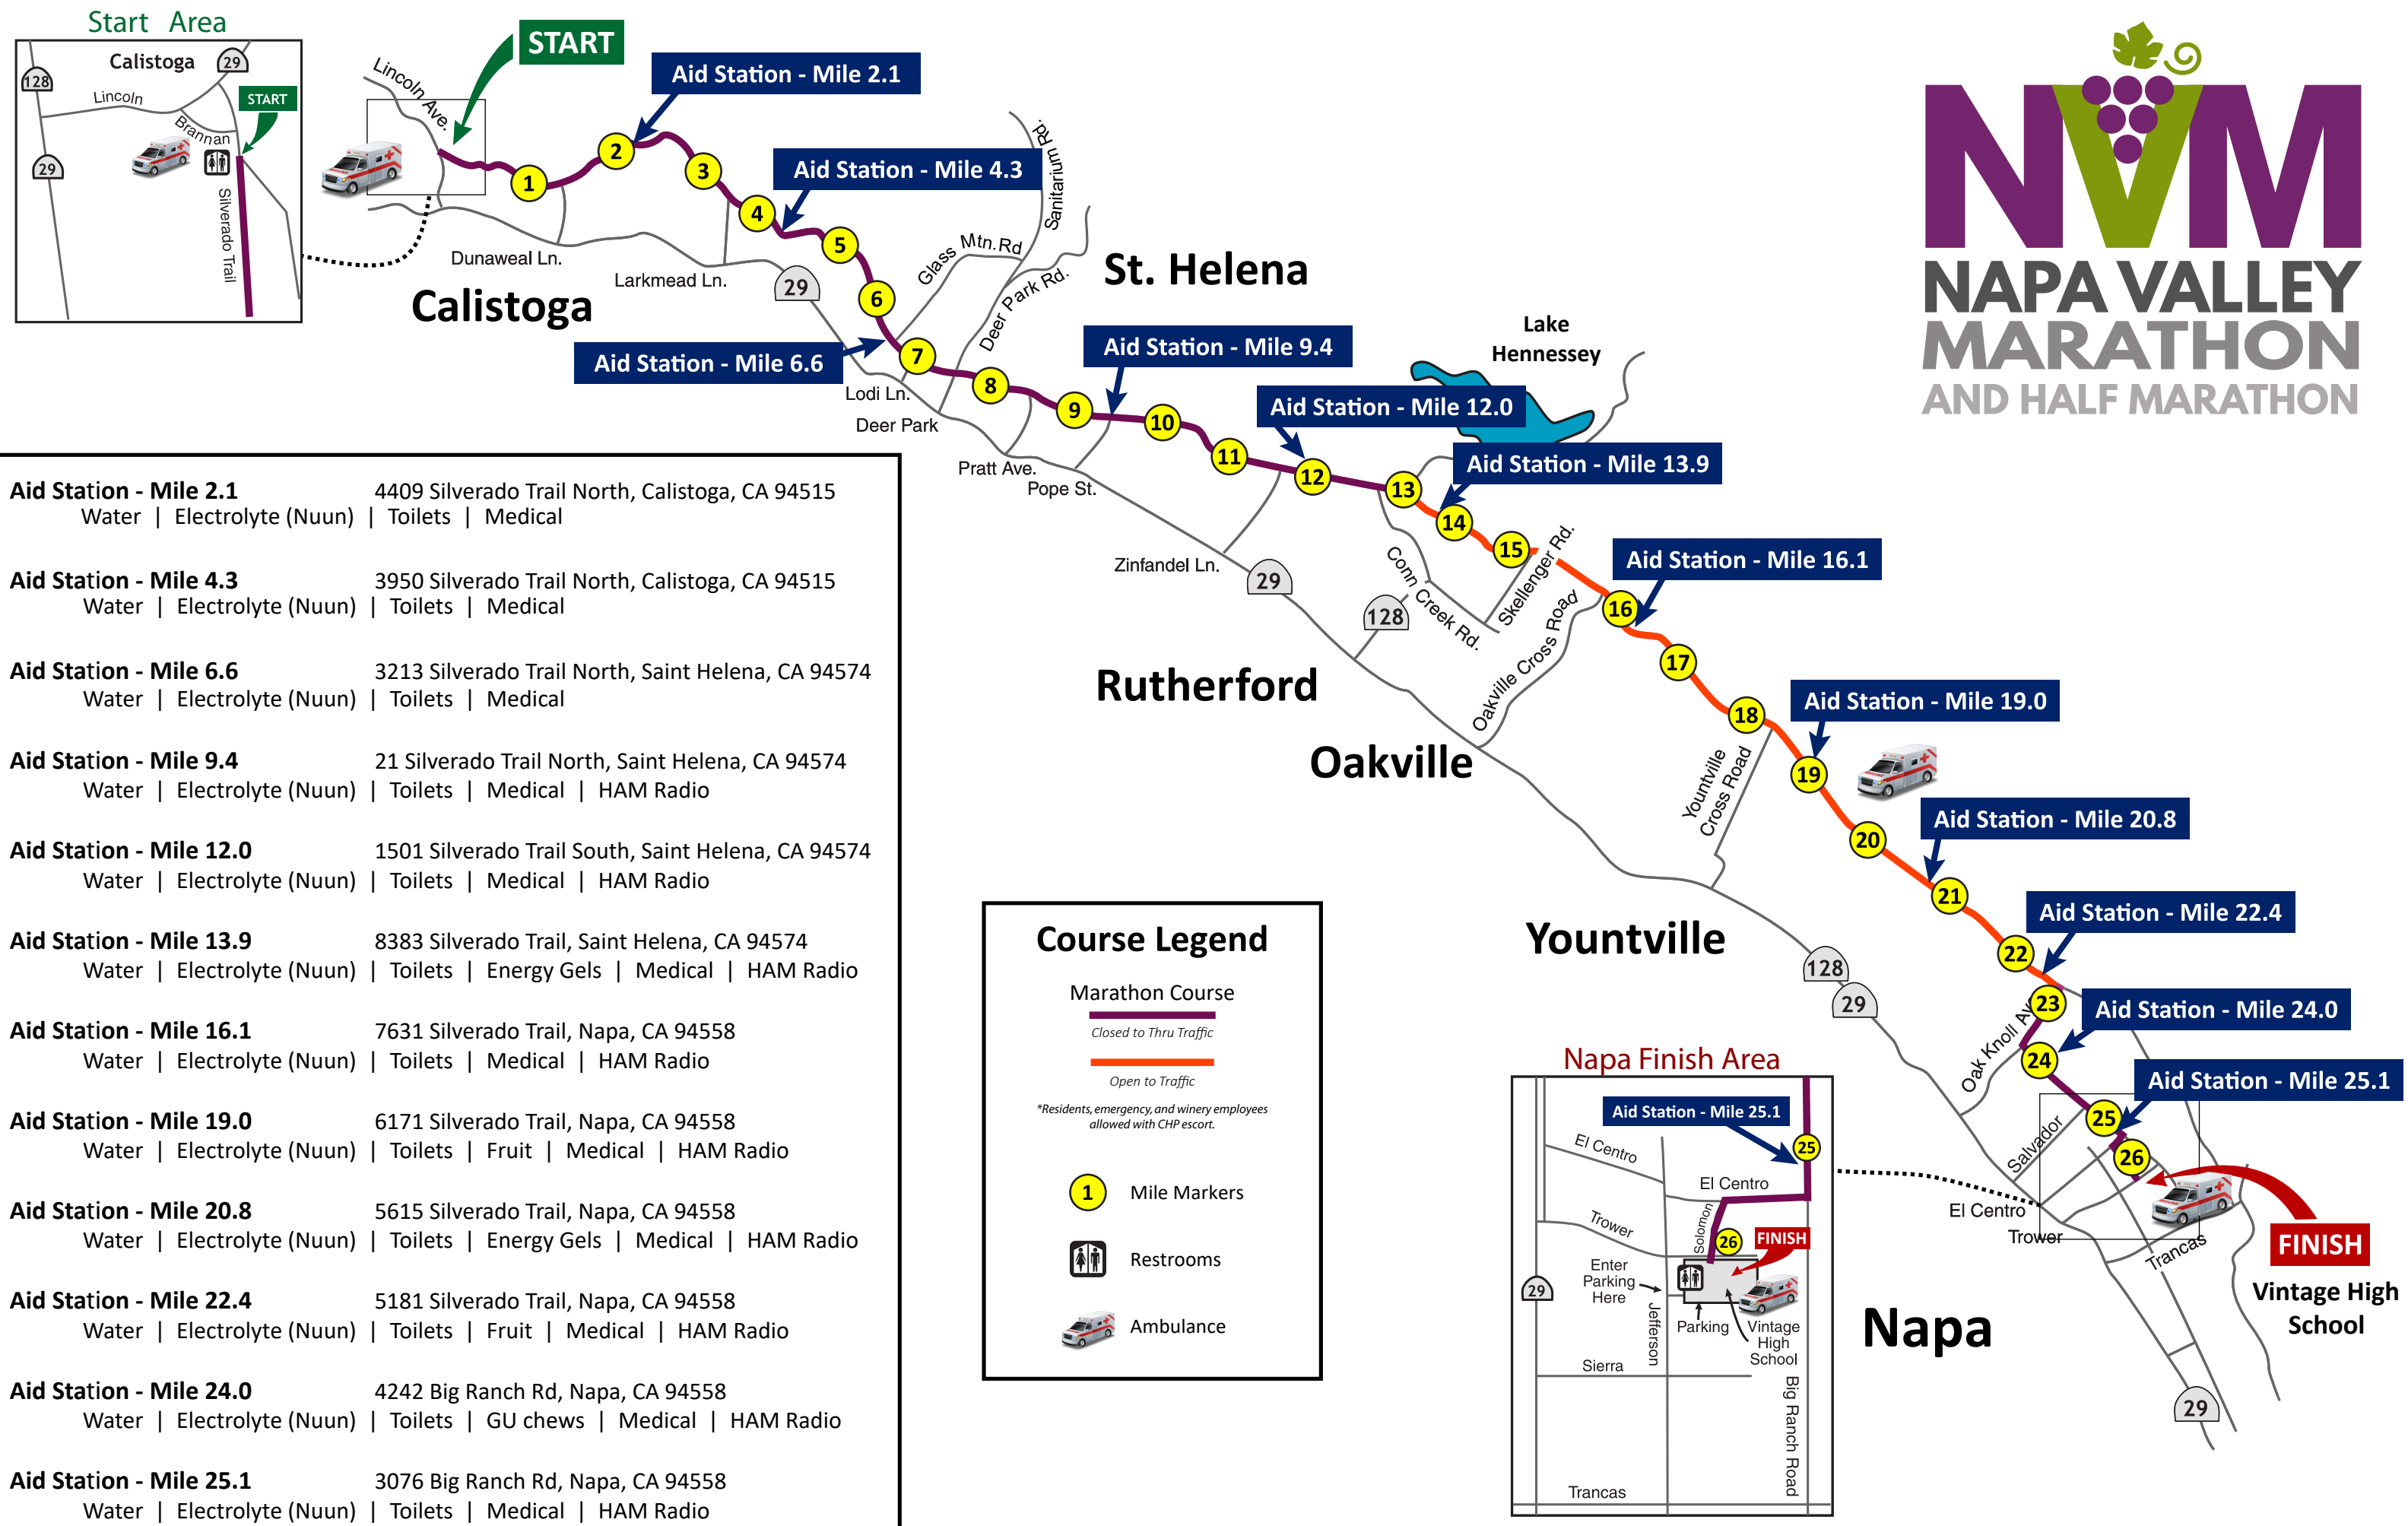

NVM

NAPA VALLEY MARATHON AND HALF MARATHON

Aid Station - Mile 2.1	4409 Silverado Trail North, Calistoga, CA 94515 Water Electrolyte (Nuun) Toilets Medical
Aid Station - Mile 4.3	3950 Silverado Trail North, Calistoga, CA 94515 Water Electrolyte (Nuun) Toilets Medical
Aid Station - Mile 6.6	3213 Silverado Trail North, Saint Helena, CA 94574 Water Electrolyte (Nuun) Toilets Medical
Aid Station - Mile 9.4	21 Silverado Trail North, Saint Helena, CA 94574 Water Electrolyte (Nuun) Toilets Medical HAM Radio
Aid Station - Mile 12.0	1501 Silverado Trail South, Saint Helena, CA 94574 Water Electrolyte (Nuun) Toilets Medical HAM Radio
Aid Station - Mile 13.9	8383 Silverado Trail, Saint Helena, CA 94574 Water Electrolyte (Nuun) Toilets Energy Gels Medical HAM Radio
Aid Station - Mile 16.1	7631 Silverado Trail, Napa, CA 94558 Water Electrolyte (Nuun) Toilets Medical HAM Radio
Aid Station - Mile 19.0	6171 Silverado Trail, Napa, CA 94558 Water Electrolyte (Nuun) Toilets Fruit Medical HAM Radio
Aid Station - Mile 20.8	5615 Silverado Trail, Napa, CA 94558 Water Electrolyte (Nuun) Toilets Energy Gels Medical HAM Radio
Aid Station - Mile 22.4	5181 Silverado Trail, Napa, CA 94558 Water Electrolyte (Nuun) Toilets Fruit Medical HAM Radio
Aid Station - Mile 24.0	4242 Big Ranch Rd, Napa, CA 94558 Water Electrolyte (Nuun) Toilets GU chews Medical HAM Radio
Aid Station - Mile 25.1	3076 Big Ranch Rd, Napa, CA 94558 Water Electrolyte (Nuun) Toilets Medical HAM Radio

Course Legend

- Marathon Course
- Closed to Thru Traffic
- Open to Traffic

**Residents, emergency, and winery employees allowed with CHP escort.*

- Mile Markers
- Restrooms
- Ambulance

Napa

FINISH
Vintage High School

HALF MARATHON COURSE MAP

KAISER PERMANENTE® thrive

NVM
NAPA VALLEY MARATHON AND HALF MARATHON
www.napavalleymarathon.org

Course Legend

Half Marathon Course:
 Open to One Lane of Traffic
 (Residents, emergency, and winery employees allowed with CHP escort.)

- Mile Markers
- Water Stations
- Restrooms