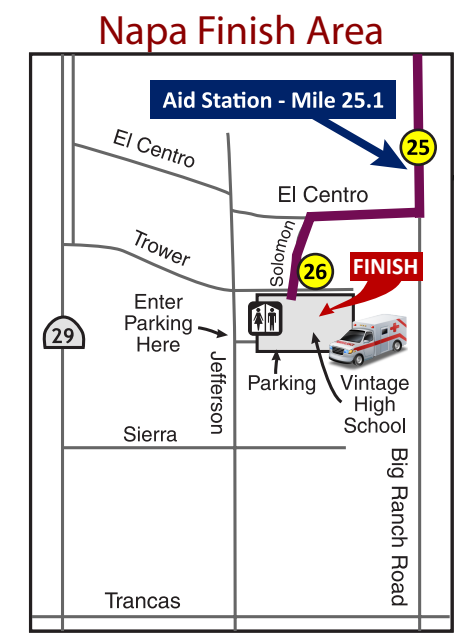

NVM

NAPA VALLEY MARATHON AND HALF MARATHON

Aid Station - Mile 2.1	4409 Silverado Trail North, Calistoga, CA 94515 Water Electrolyte (Nuun) Toilets Medical
Aid Station - Mile 4.3	3950 Silverado Trail North, Calistoga, CA 94515 Water Electrolyte (Nuun) Toilets Medical
Aid Station - Mile 6.6	3213 Silverado Trail North, Saint Helena, CA 94574 Water Electrolyte (Nuun) Toilets Medical
Aid Station - Mile 9.4	21 Silverado Trail North, Saint Helena, CA 94574 Water Electrolyte (Nuun) Toilets Medical HAM Radio
Aid Station - Mile 12.0	1501 Silverado Trail South, Saint Helena, CA 94574 Water Electrolyte (Nuun) Toilets Medical HAM Radio
Aid Station - Mile 13.9	8383 Silverado Trail, Saint Helena, CA 94574 Water Electrolyte (Nuun) Toilets Energy Gels Medical HAM Radio
Aid Station - Mile 16.1	7631 Silverado Trail, Napa, CA 94558 Water Electrolyte (Nuun) Toilets Medical HAM Radio
Aid Station - Mile 19.0	6171 Silverado Trail, Napa, CA 94558 Water Electrolyte (Nuun) Toilets Fruit Medical HAM Radio
Aid Station - Mile 20.8	5615 Silverado Trail, Napa, CA 94558 Water Electrolyte (Nuun) Toilets Energy Gels Medical HAM Radio
Aid Station - Mile 22.4	5181 Silverado Trail, Napa, CA 94558 Water Electrolyte (Nuun) Toilets Fruit Medical HAM Radio
Aid Station - Mile 24.0	4242 Big Ranch Rd, Napa, CA 94558 Water Electrolyte (Nuun) Toilets GU chews Medical HAM Radio
Aid Station - Mile 25.1	3076 Big Ranch Rd, Napa, CA 94558 Water Electrolyte (Nuun) Toilets Medical HAM Radio

Course Legend

- Marathon Course
- Closed to Thru Traffic
- Open to Traffic

**Residents, emergency, and winery employees allowed with CHP escort.*

- Mile Markers
- Restrooms
- Ambulance

Napa

FINISH
Vintage High School

HALF MARATHON COURSE MAP

KAISER PERMANENTE® thrive

NVM
NAPA VALLEY MARATHON AND HALF MARATHON
www.napavalleymarathon.org

Course Legend

Half Marathon Course:
 Open to One Lane of Traffic
 (Residents, emergency, and winery employees allowed with CHP escort.)

- Mile Markers
- Water Stations
- Restrooms