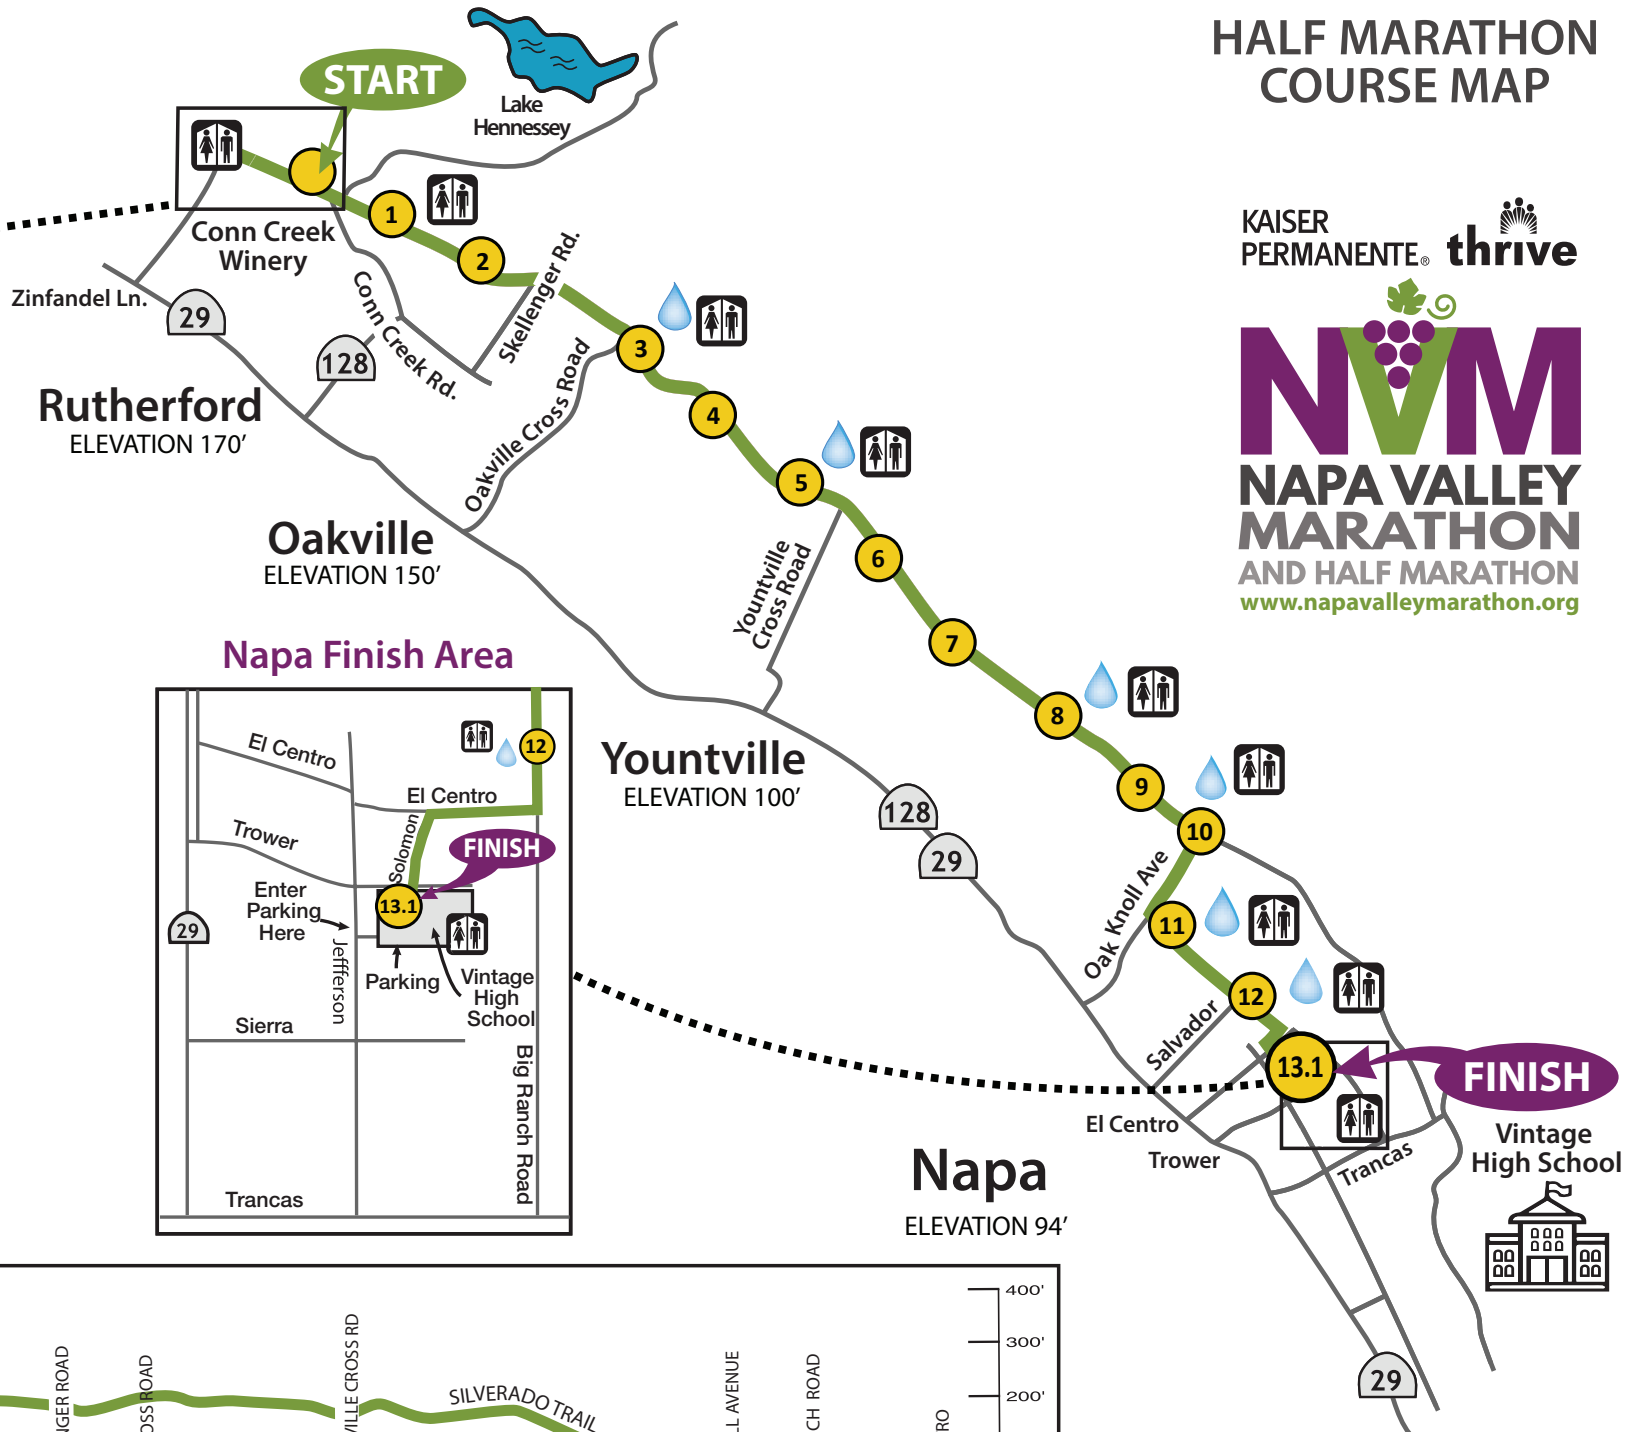

Course Legend

- Marathon Course
- Closed to Thru Traffic
- Open to Traffic

**Residents, emergency, and winery employees allowed with CHP escort.*

- Mile Markers
- Restrooms
- Ambulance

Napa

FINISH
Vintage High School

HALF MARATHON COURSE MAP

KAISER PERMANENTE® thrive

NVM
NAPA VALLEY MARATHON AND HALF MARATHON
www.napavalleymarathon.org

Course Legend

Half Marathon Course:
 Open to One Lane of Traffic
 (Residents, emergency, and winery employees allowed with CHP escort.)

- Mile Markers
- Water Stations
- Restrooms