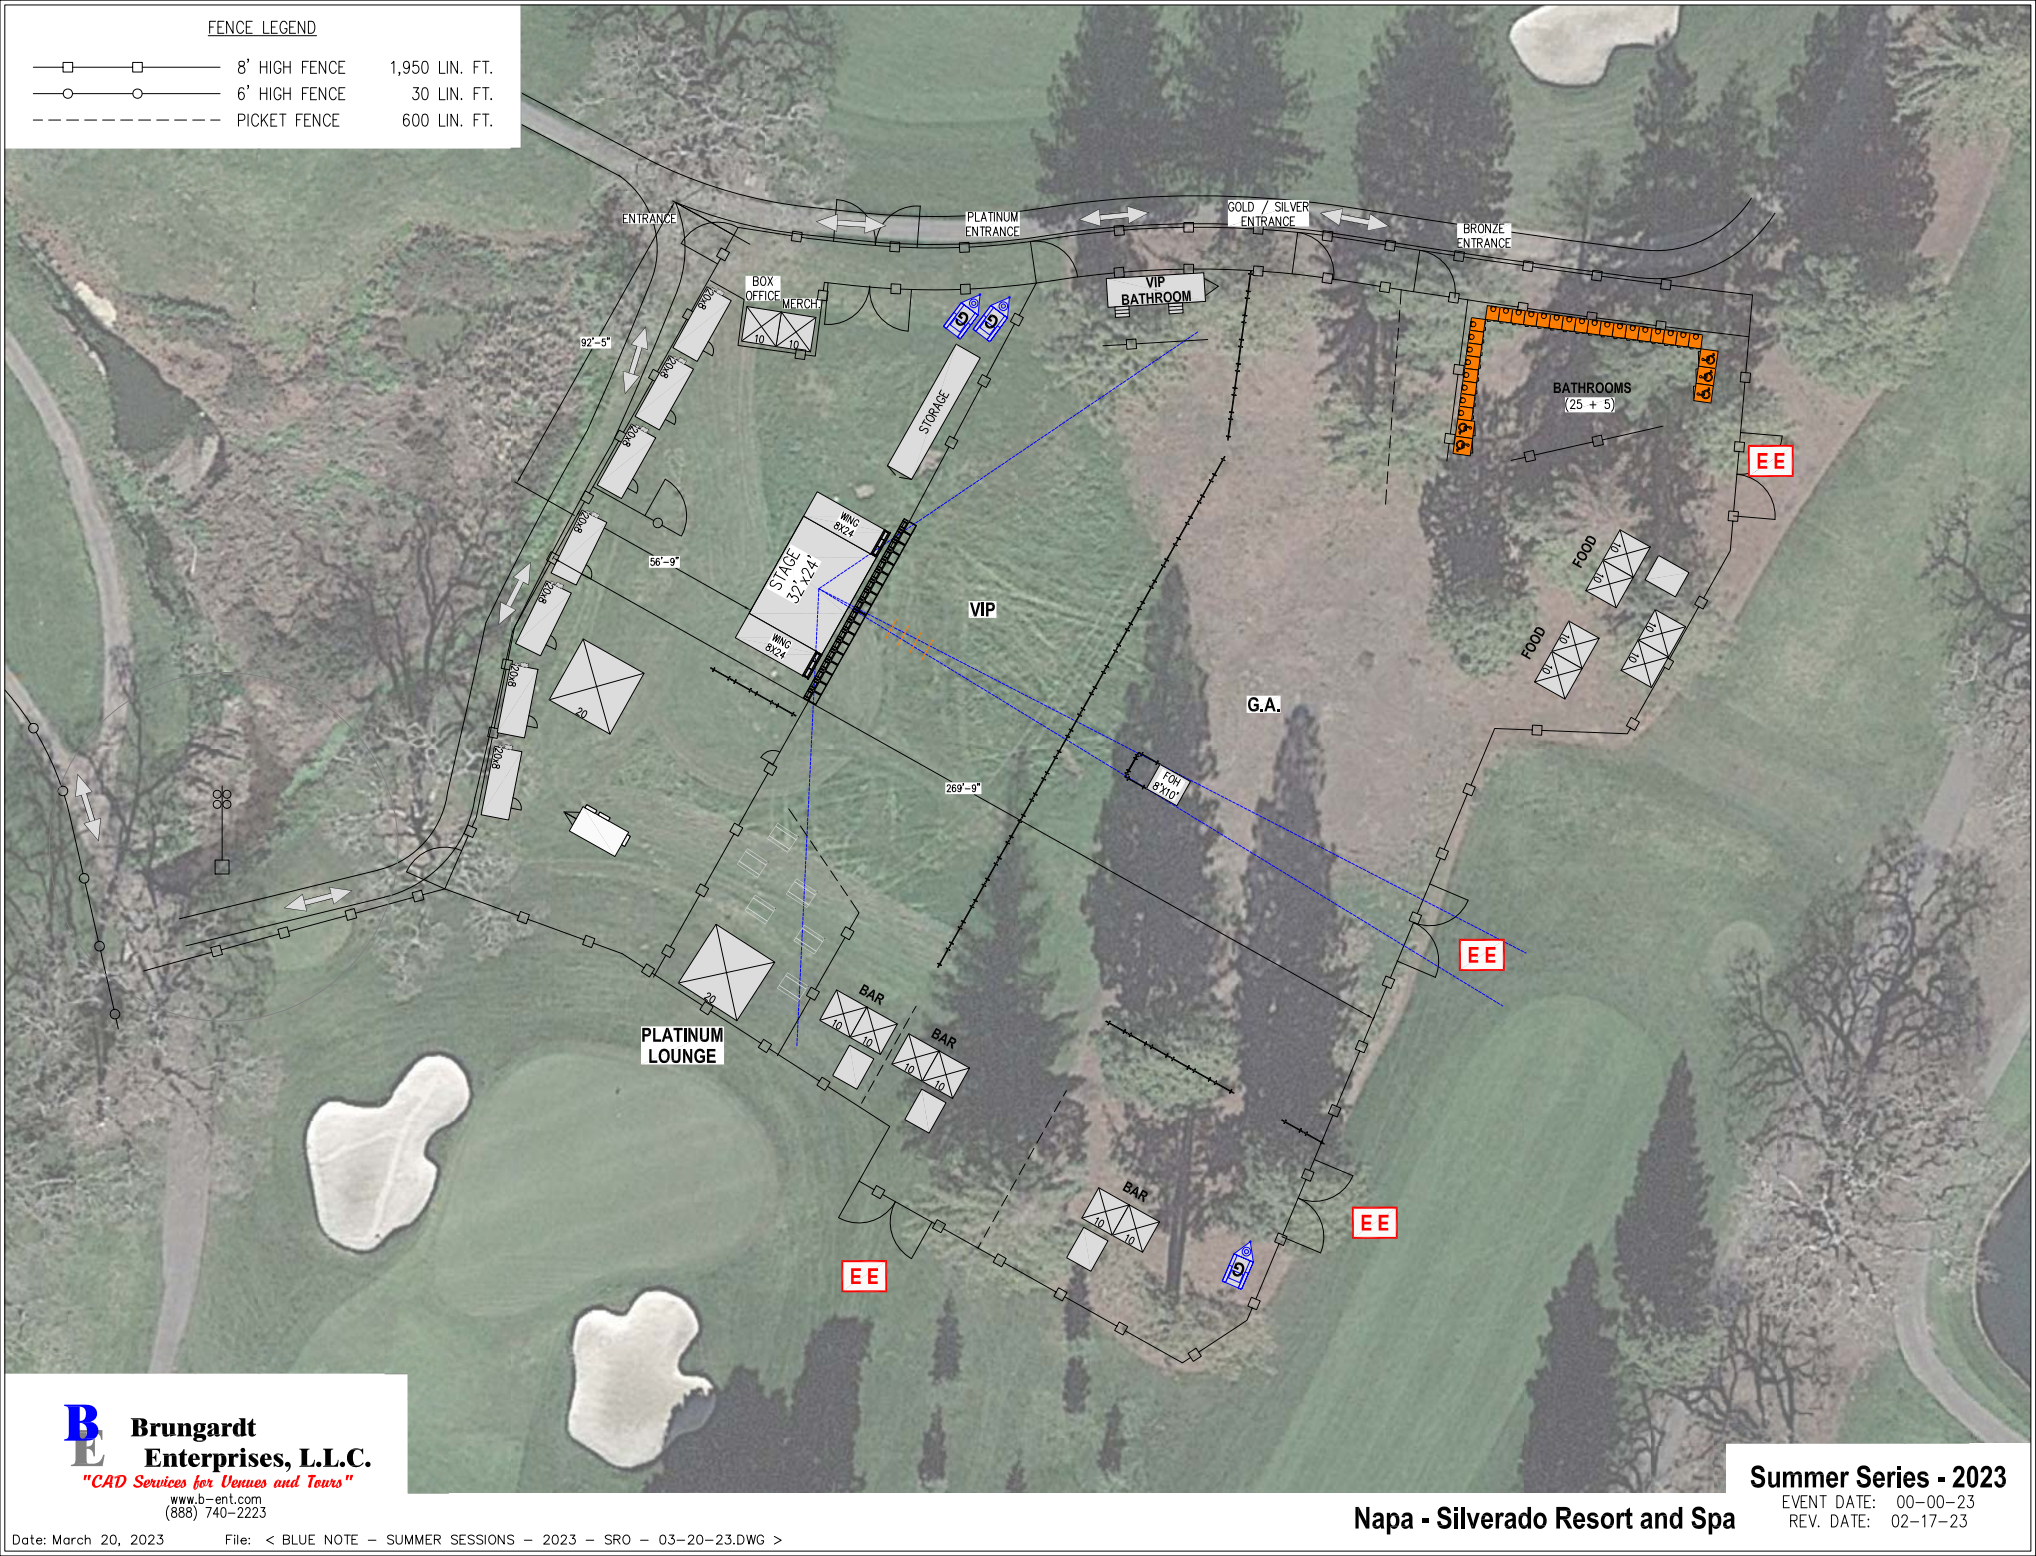

FENCE LEGEND

- 8' HIGH FENCE 1,950 LIN. FT.
- 6' HIGH FENCE 30 LIN. FT.
- - - - - PICKET FENCE 600 LIN. FT.

FENCE LEGEND

- 8' HIGH FENCE 1,950 LIN. FT.
- 6' HIGH FENCE 30 LIN. FT.
- - - - - PICKET FENCE 600 LIN. FT.