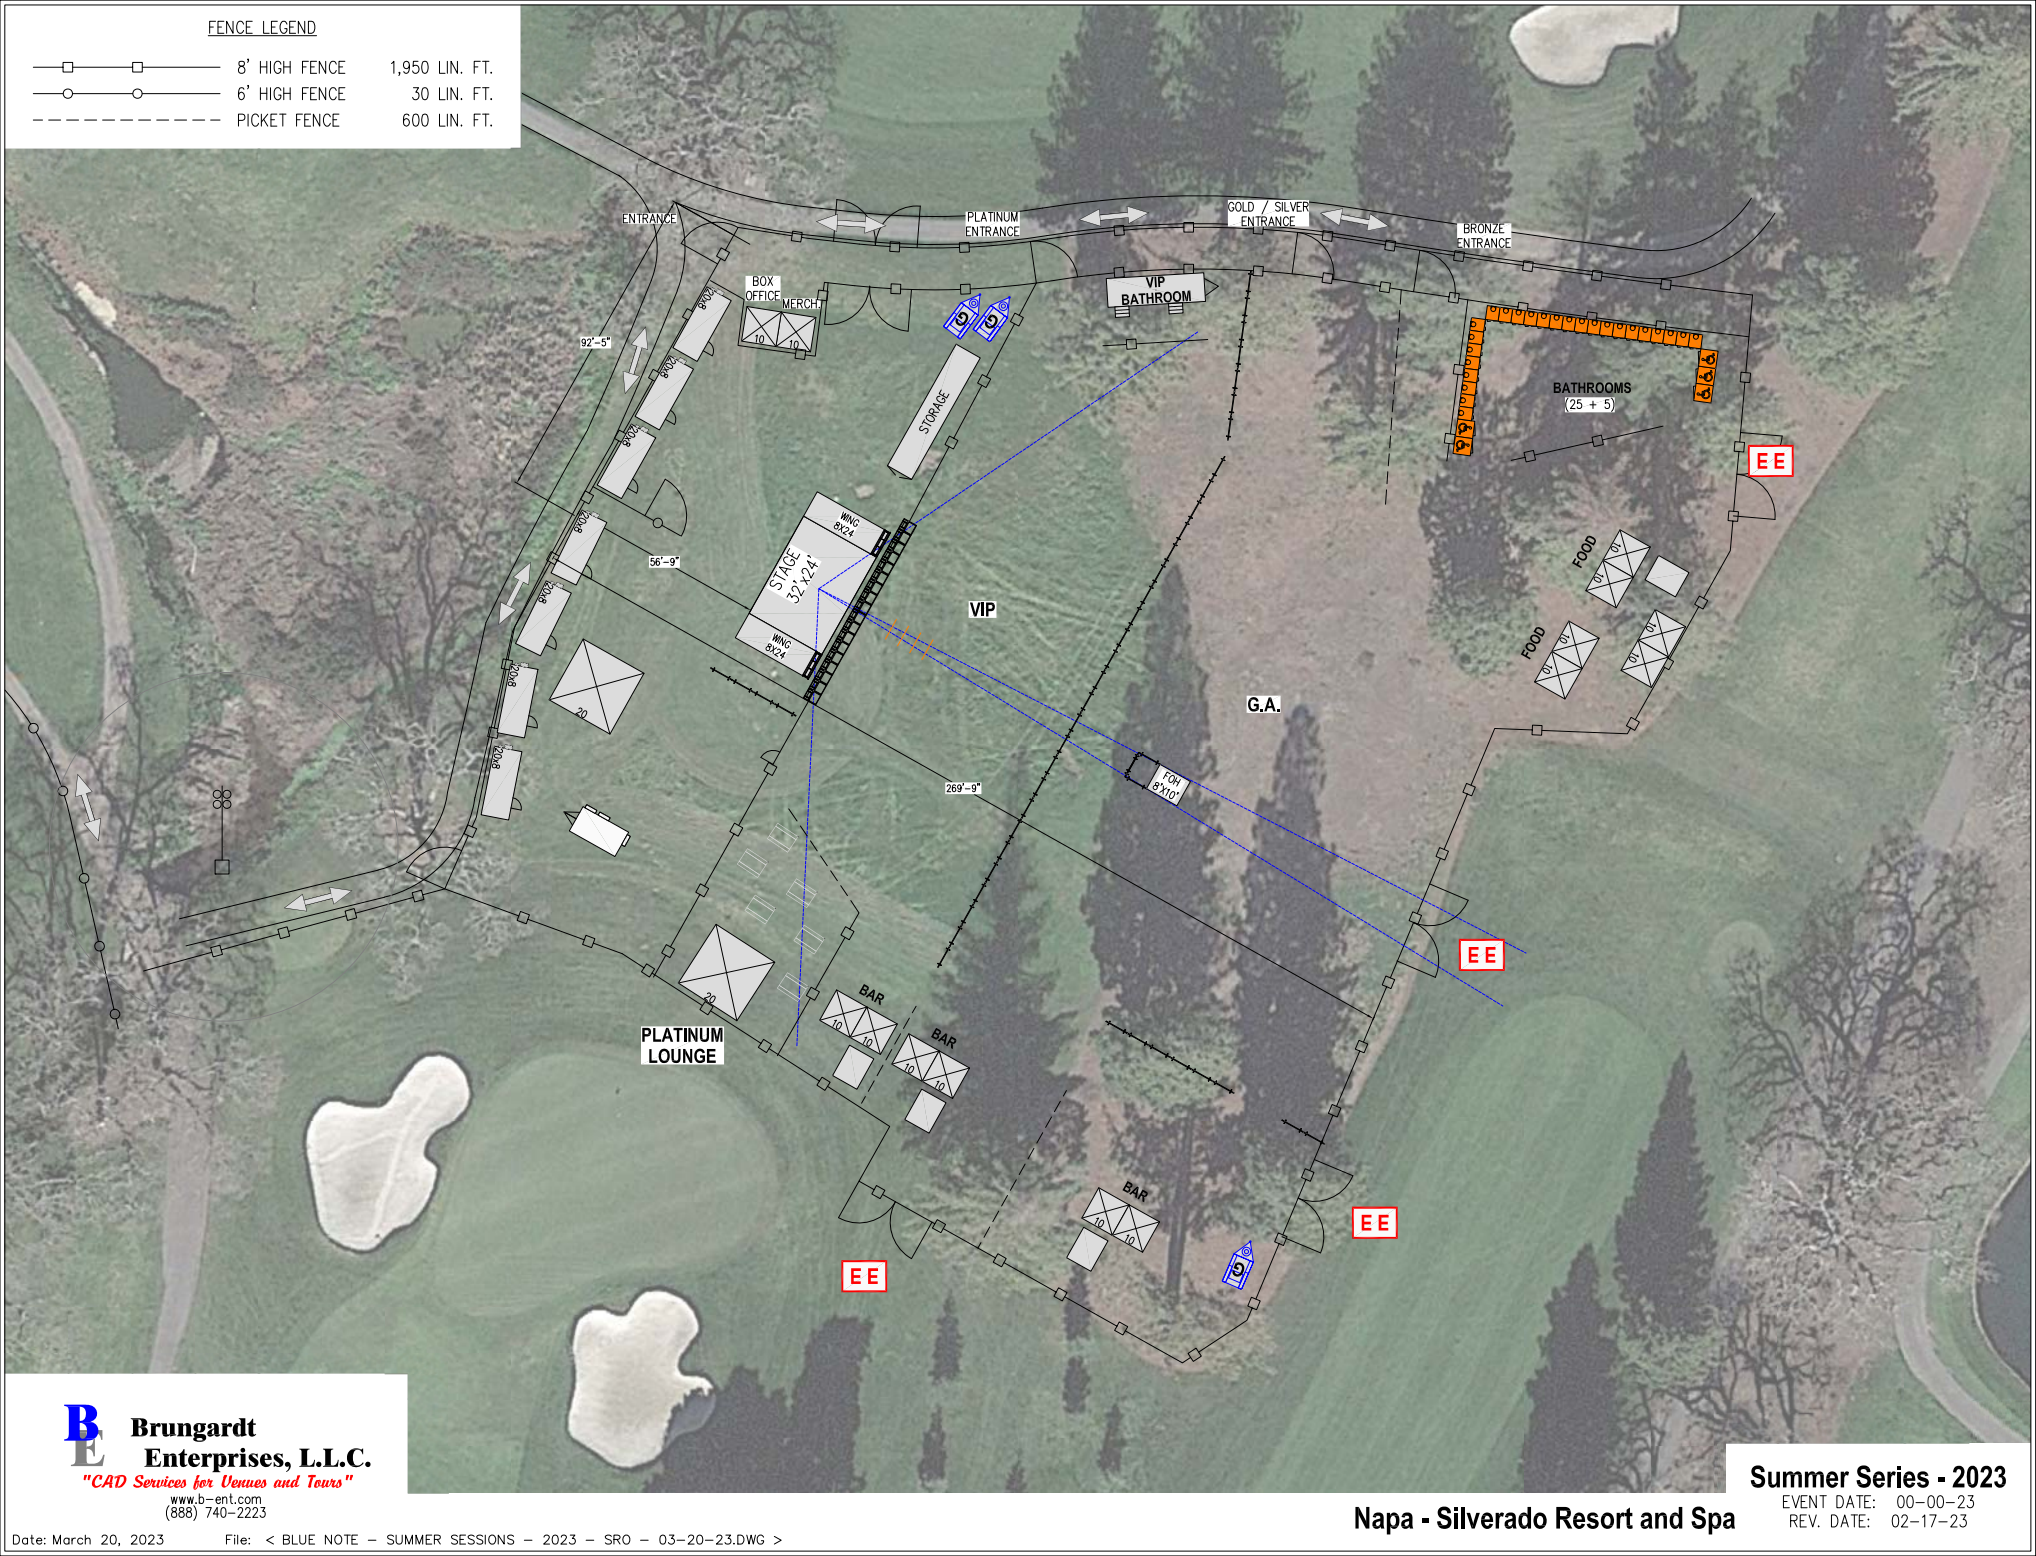

**PARKING
(670) SPACES**

PED
CROSSING

STOP
TEMPORARY
STOP SIGN

ADA PARKING

VEHICLE
ENTRANCE/
EXIT

STOP
TEMPORARY
STOP SIGN

**Brungardt
Enterprises, L.L.C.**
"CAD Services for Venues and Tours"
www.b-ent.com
(888) 740-2223

Summer Series - 2023
EVENT DATE: 00-00-23
REV. DATE: 03-20-23

Napa - Silverado Resort and Spa

FENCE LEGEND

- 8' HIGH FENCE 1,950 LIN. FT.
- 6' HIGH FENCE 30 LIN. FT.
- - - - - PICKET FENCE 600 LIN. FT.

FENCE LEGEND

- 8' HIGH FENCE 1,950 LIN. FT.
- 6' HIGH FENCE 30 LIN. FT.
- - - - - PICKET FENCE 600 LIN. FT.