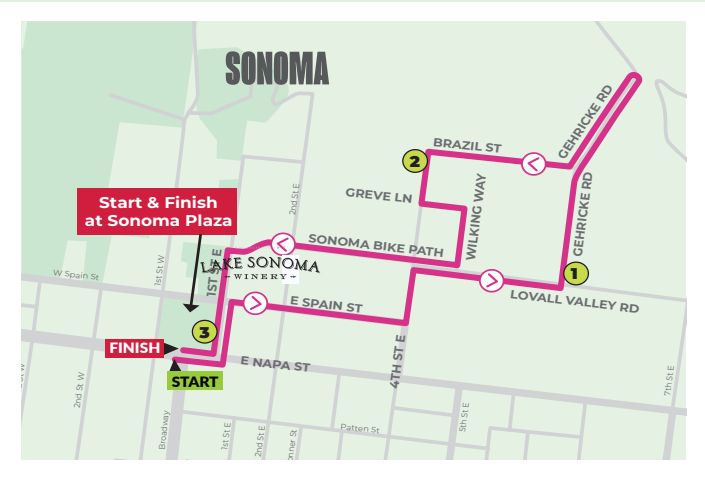

- **Saturday, July 20:** Rosé 5k begins and ends in Sonoma Plaza. Minor road closures will be in place from 8am-9:30am. Impacted roads include, but not limited to, E. Spain St, Lovall Valley Rd, Gehricke Rd, and Brazil St.
- **Sunday, July 21:** Half marathon event will begin at 7am, at Cuvaision Winery in Napa, and will require the closure of portions of Hwy 12 and Hwy 121. Detours will be in place and law enforcement will be onsite to assist motorists when safe. The lane or road will be reopened after the final runners have safely moved on. For the safety of all involved, please obey all traffic signs and direction from law-enforcement.
- The following roads are closed in both directions while runners are on course: Duhig Rd, parts of Ramal Rd, Dale Rd, parts of Burndale Rd and Denmark Rd. Vehicle traffic on Hwy 121 will be heavy at Duhig Rd between 6:00am and 6:45am. Areas where delays will occur are on Hwy 121 at Burndale Rd from 8:00am to 9:00am and Napa Rd at Denmark from 8:30am to 9:30am.

Please reference the QR code below for road closure timing* and when to expect runners will pass through your area. Additional information and full event schedule can be found online at runnapatosonoma.com

*subject to change

Use your phone's camera for a link!

NAPA TO SONOMA

WINE COUNTRY

HALF MARATHON & ROSÉ 5K

No Parking At The Start,
Shuttle Access Only

HALF MARATHON
SUNDAY, JULY 21, 2024
START TIME: 7:00AM

ROSÉ 5K
SATURDAY, JULY 20, 2024
START TIME: 8:00AM

1 MILE MARKER

➤ COURSE ROUTE

July 20 & 21

See reverse side for road closure information