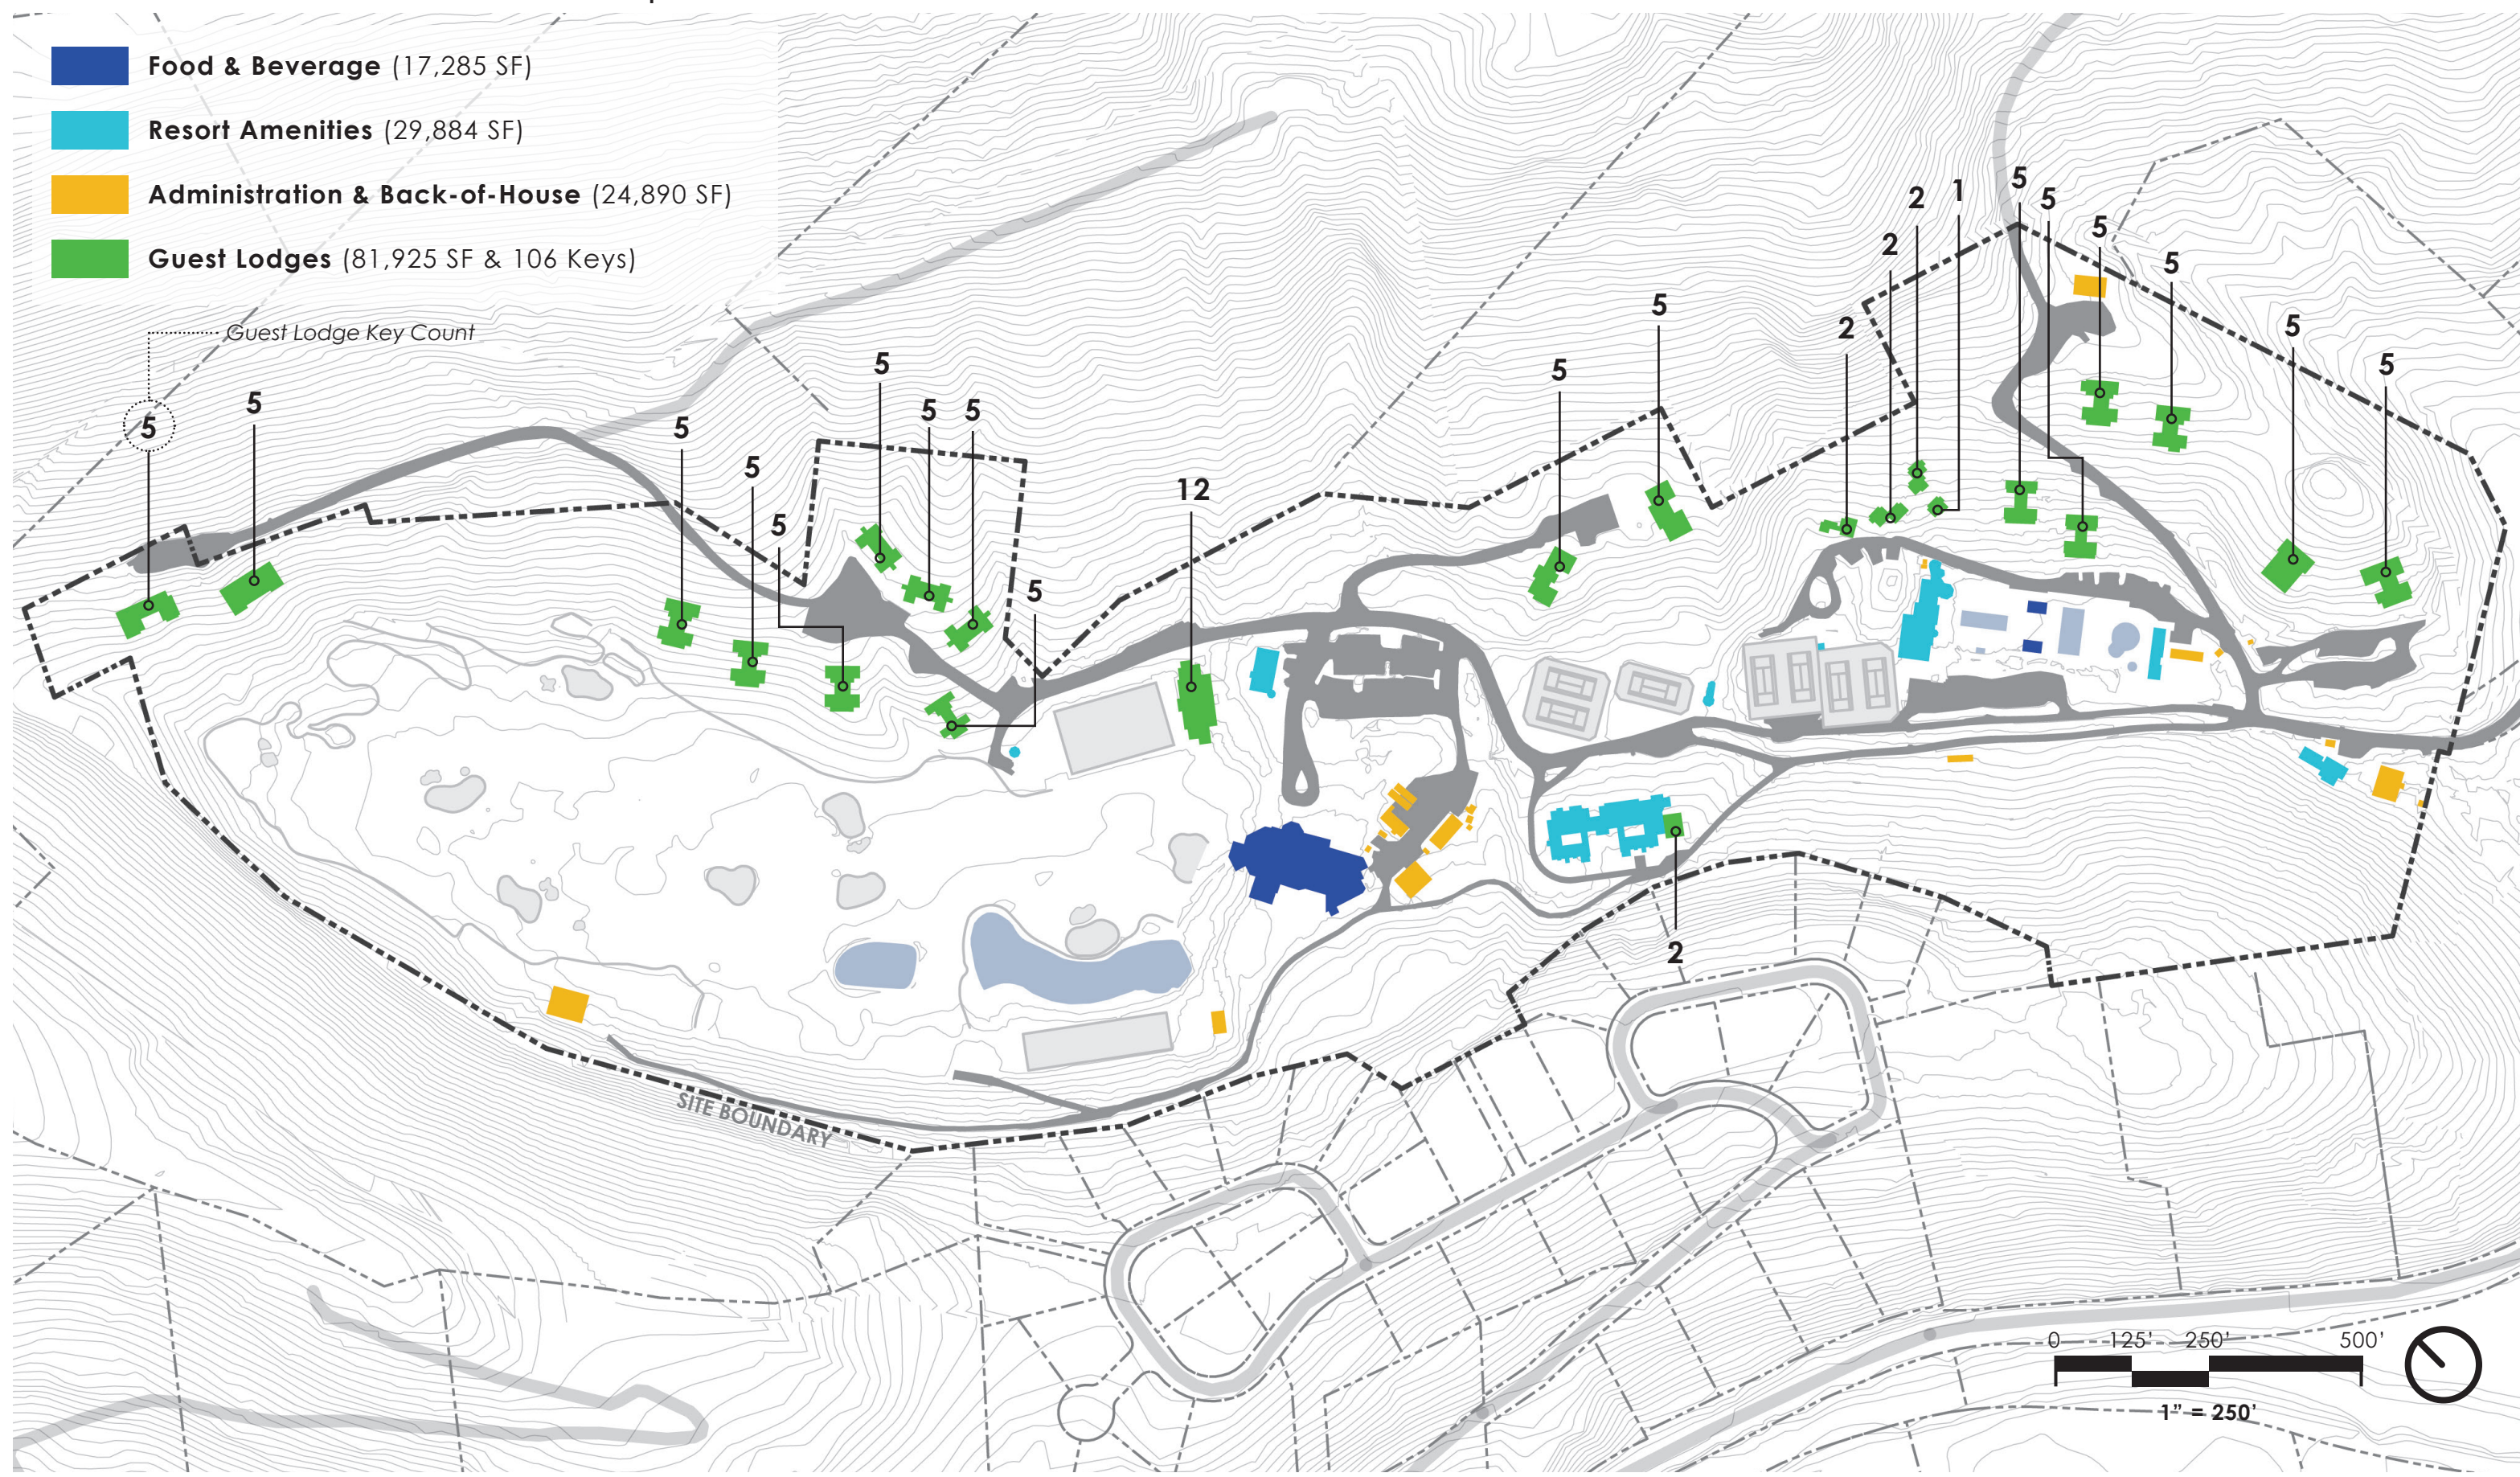

MEADOWOOD NAPA VALLEY | PRE-WILDFIRE CONDITIONS

- Food & Beverage** (17,285 SF)
- Resort Amenities** (29,884 SF)
- Administration & Back-of-House** (24,890 SF)
- Guest Lodges** (81,925 SF & 106 Keys)

Guest Lodge Key Count

SITE BOUNDARY

WILDFIRE IMPACT

- Destroyed
- Damaged

CONCEPTUAL SITE PLAN