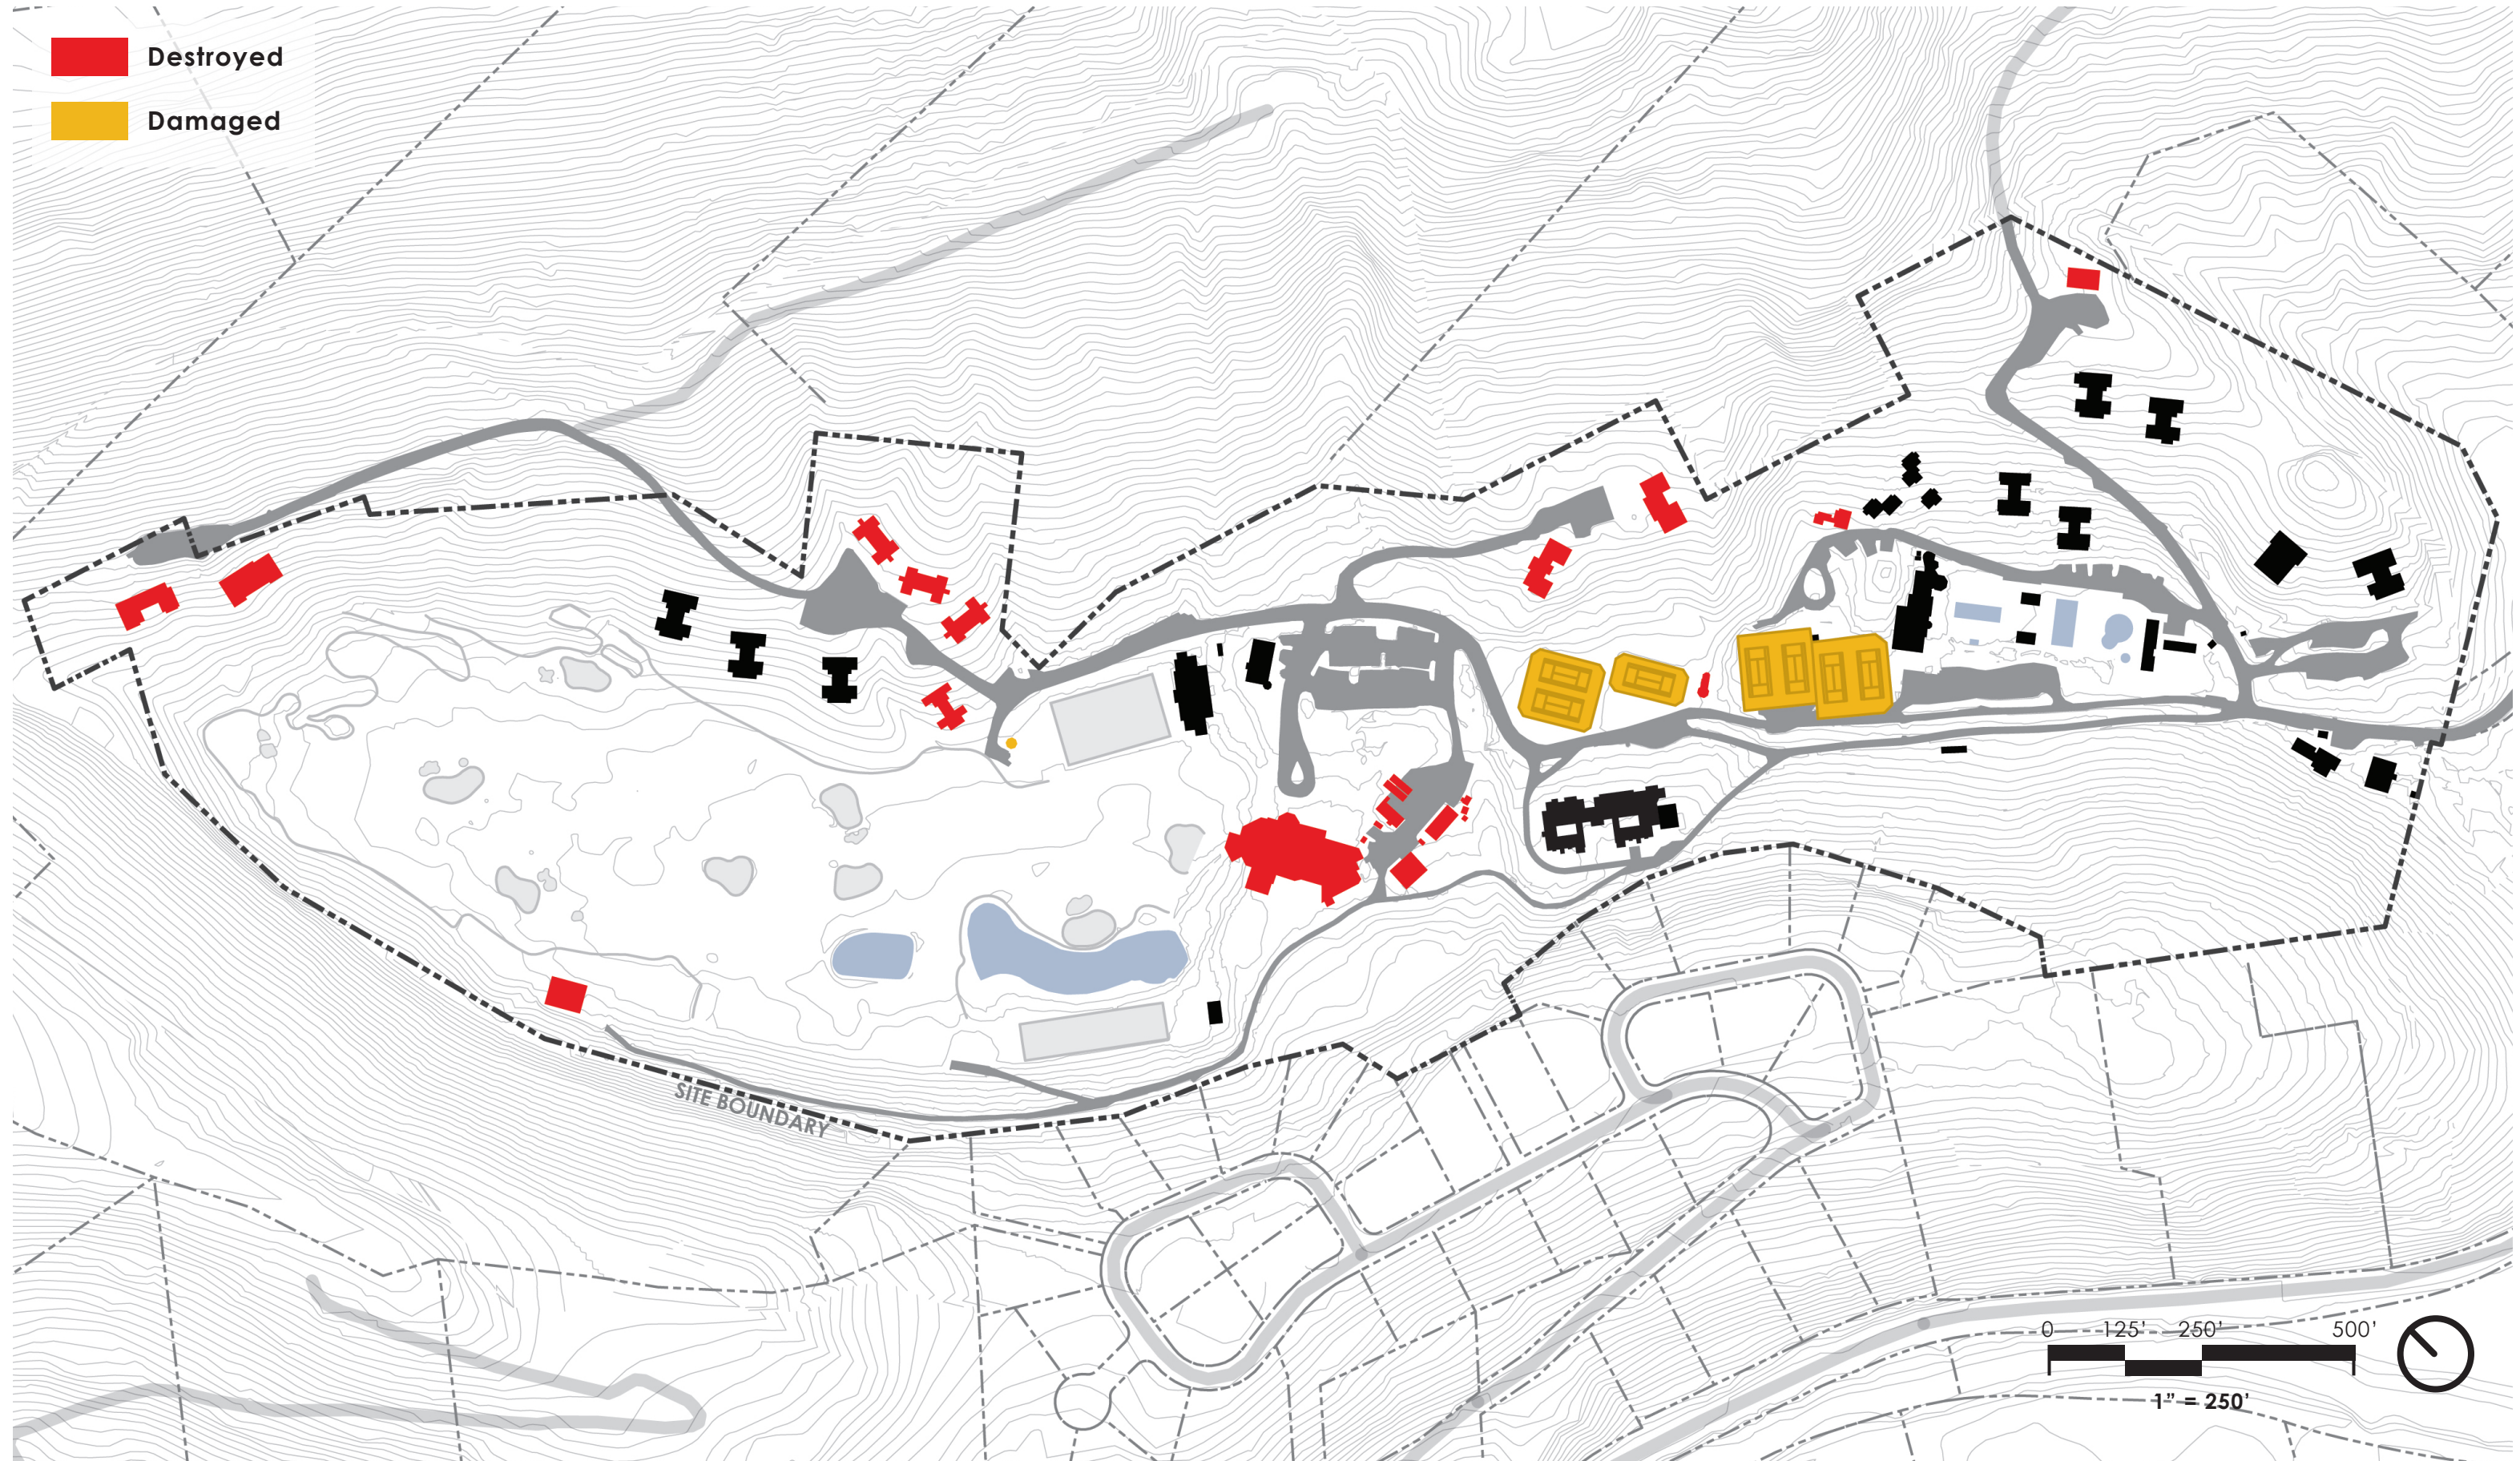

MEADOWOOD NAPA VALLEY | PRE-WILDFIRE CONDITIONS

- Food & Beverage** (17,285 SF)
- Resort Amenities** (29,884 SF)
- Administration & Back-of-House** (24,890 SF)
- Guest Lodges** (81,925 SF & 106 Keys)

Guest Lodge Key Count

SITE BOUNDARY

WILDFIRE IMPACT

- Destroyed
- Damaged

CONCEPTUAL SITE PLAN